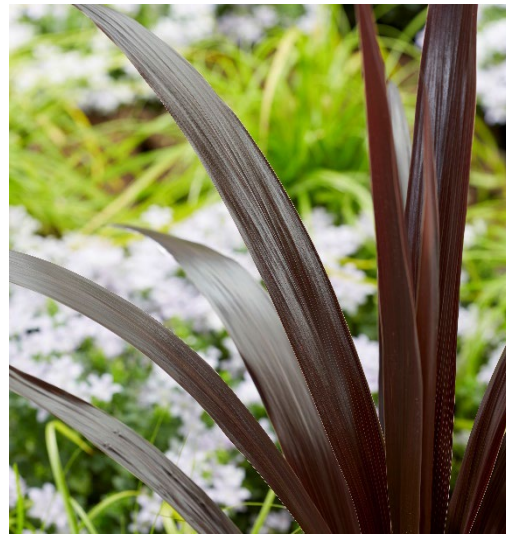

# CORDYLINE SUPERSTAR

## KEY FEATURES

- Bred by the late Gordon Scott, Scott Base Nurseries, Auckland, New Zealand
- Formerly known as 'Albatross' and renamed 'Superstar' for its star qualities!
- Stunning reddish-black foliage is extra wide and extra glossy
- Plant in pots or garden beds as a stunning focal point and to impart a luscious tropical effect on the garden or patio areas
- Coastal tolerant and low water tolerant, but performs best in evenly moist soils
- Protect from heavy frost
- 1.5m x 0.8m